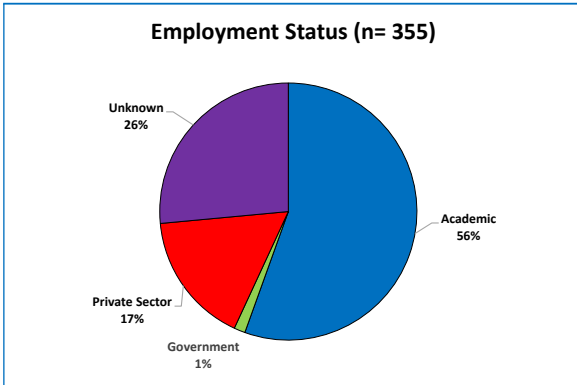

## DOCTORAL ALUMNI EMPLOYMENT

### 2 - 6 years since graduation