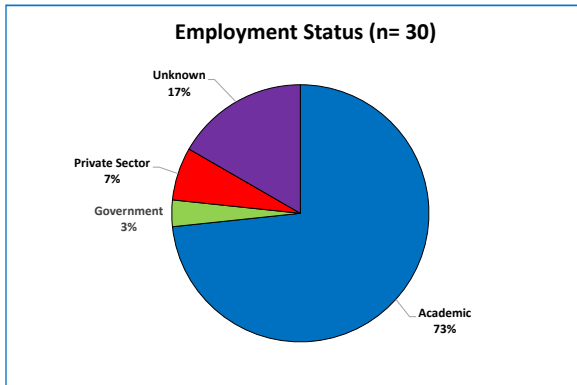

11 - 15 years since graduation